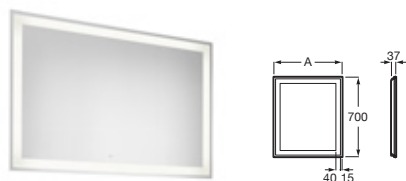

Ø210 **A816380001** €248,00

LED

Hotels

Espejo aumento pared x3
2 brazos

Ø210 **A816381001** €130,00

Espejos

Iridia

Espejo LED