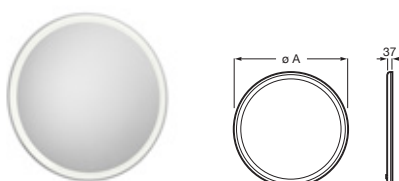

Iridia

Espejo LED

Con luz perimetral de intensidad regulable, temperatura 4000K, sensor capacitativo y placa antivaho

A		
Ø1000	A812338000	€ 622,00
Ø800	A812337000	€ 518,00